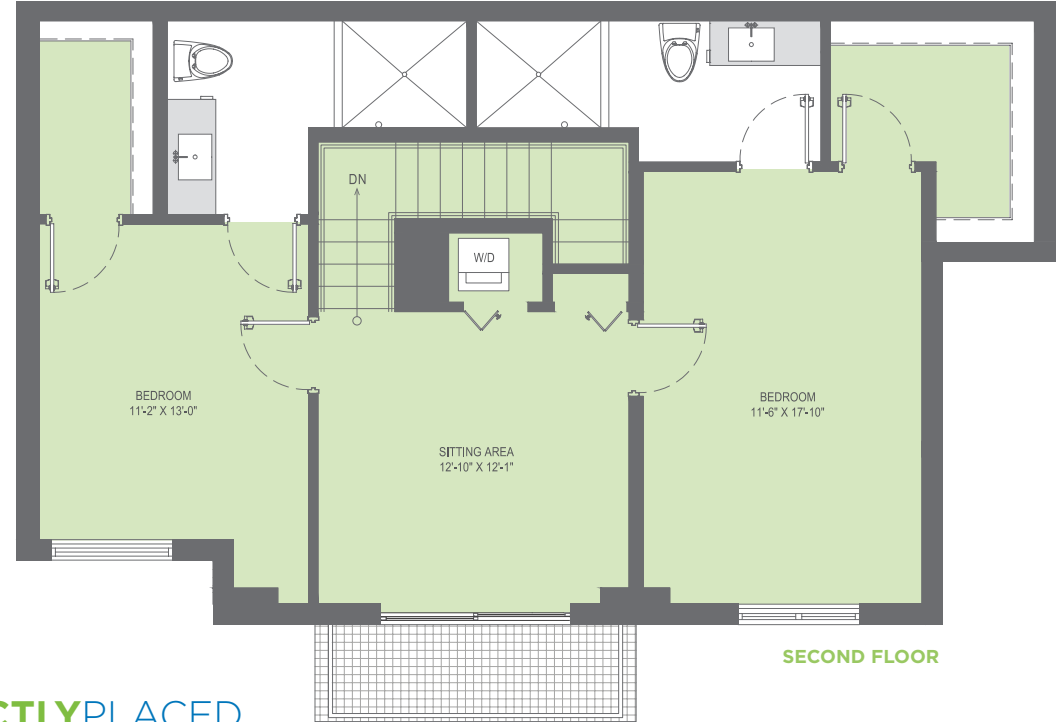

Townhouse 3

3 Bed / 3 Bath | 1,731 Square Feet

2700 SW 27TH AVENUE
 COCONUT GROVE, FL 33133
 PHONE: 305-770-6064
 FAX: 305-770-6078
GROVESTATIONTOWER.COM

FIRST FLOOR

SECOND FLOOR

PERFECTLY PLACED
 HIGH-RISE APARTMENT LIVING IN COCONUT GROVE